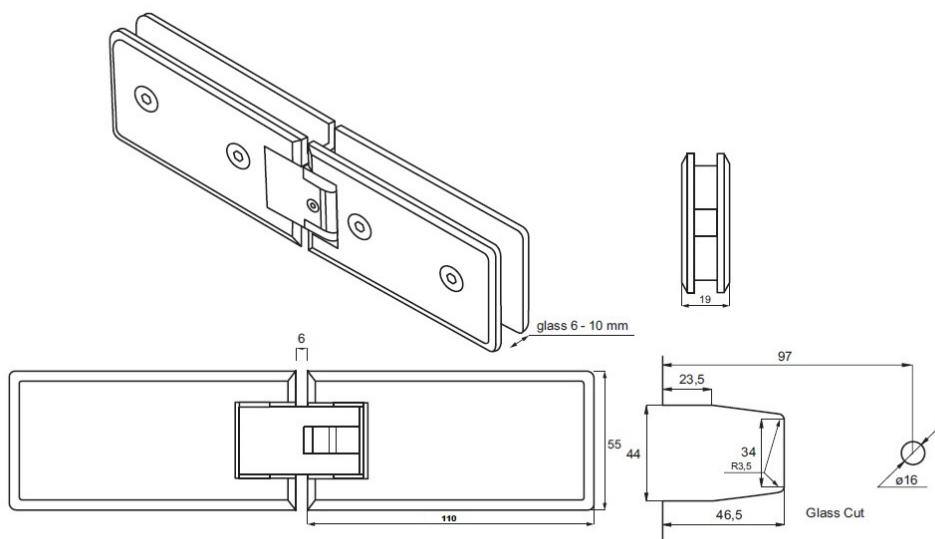

PRODUCT SHEET

Description:

Shower Hinge "Linz", 180DG, CPL, Glass/Glass, 6-10mm Glass Thickness,W/15DG Angle Adjustment Function & 15DG Return, Function, Brass Material, Rectangular Shape W/Chamfered, Edges

Item number:

15.26.747-0

Units	Box	Carton	HS Code	Barcode
Pcs.	1	10	8302100090	
				5704866505178

SISO A/S

Mileparken 11
DK-2740 Skovlunde
Denmark
VAT: DK 24786013

Phone +45 45 830 900

www.siso.dk
siso@siso.dk

Danske Bank
Nytorv Branch
Copenhagen
SWIFT: DABADKKK

Account no.
4180 3112 112936
IBAN Account
DK7230003112112936